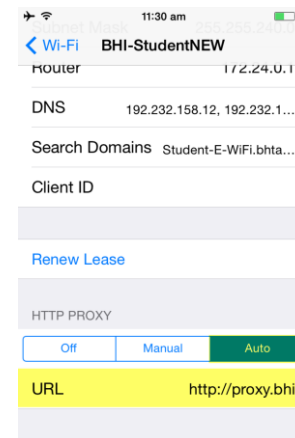

For further help and advice contact the IT Service Desk

Mon - Fri: 8:00 AM - 6:00 PM (excluding public holidays)

📞 9286 9465

✉ StudentITSupport@boxhill.edu.au