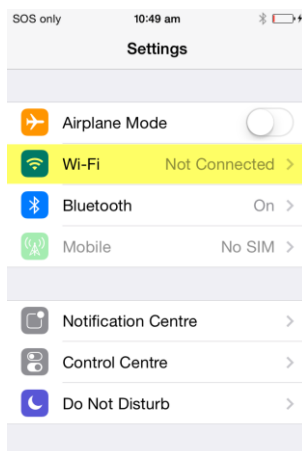

Student Wireless - iOS

SSID: BHI-STUDENTNEW

PASSWORD: boxhill99

PROXY: <http://proxy.bhi>

1) Tap **Settings**

2) Tap **Wi-Fi**

3) Tap **BHI-StudentNEW**

4) Tap **Password** and enter **boxhill99**