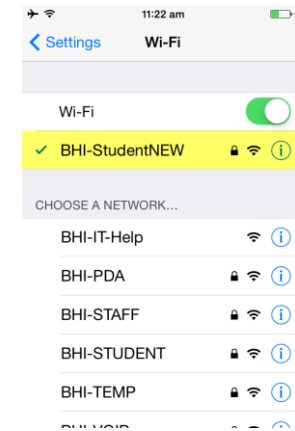

Student Wireless - iOS

SSID: BHI-STUDENTNEW

PASSWORD: boxhill99

PROXY: <http://proxy.bhi>

1) Tap **Settings**

2) Tap **Wi-Fi**

3) Tap **BHI-StudentNEW**

4) Tap **Password** and enter **boxhill99**

5) Tap **Join**

6) Tap **BHI-StudentNEW**

7) Tap **Auto** and enter **<http://proxy.bhi>**

For further help and advice contact the IT Service Desk

Mon - Fri: 8:00 AM - 6:00 PM (excluding public holidays)

📞 9286 9465