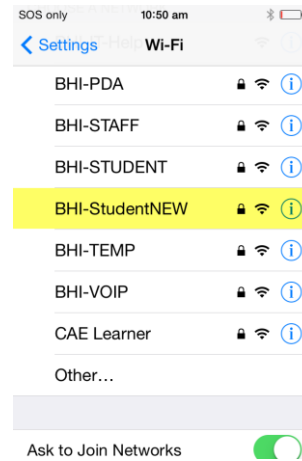

Student Wireless - iOS

SSID: BHI-STUDENTNEW

PASSWORD: boxhill99

PROXY: <http://proxy.bhi>

1) Tap **Settings**

2) Tap **Wi-Fi**

3) Tap **BHI-StudentNEW**

4) Tap **Password** and enter **boxhill99**