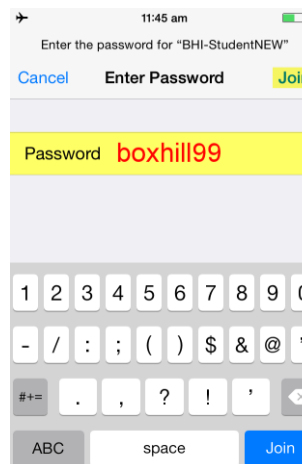

Student Wireless - iOS

SSID: BHI-STUDENTNEW

PASSWORD: boxhill99

PROXY: <http://proxy.bhi>

1) Tap **Settings**

2) Tap **Wi-Fi**

3) Tap **BHI-StudentNEW**

4) Tap **Password** and enter **boxhill99**